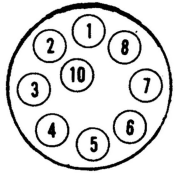

SHIFT  
INTERRUPTER  
SWITCH

Brown

Black

SHIFT BRACKET

TERMINAL BLOCK

ENGINE GROUND on  
STARTER SOLENOID BRACKET

10 Purple

6 Red

4 Red-White

8 Orange

2 Brown

1 Black

3 Green

5 White

7 Yellow

ELECTRIC  
CHOKE  
HEATER